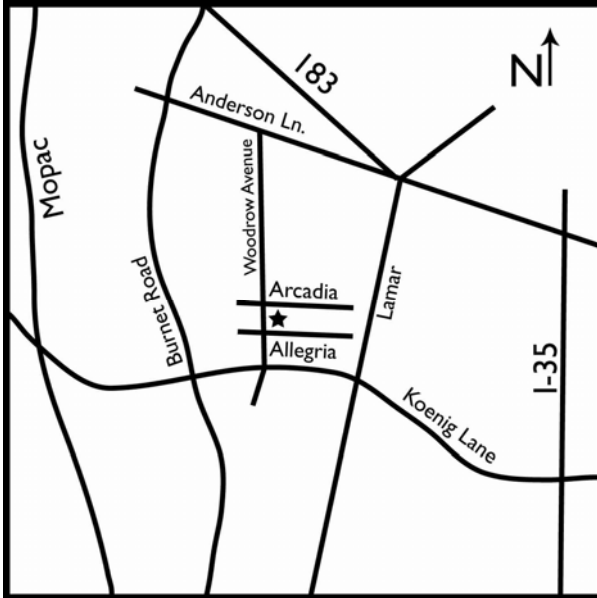

Northwest Baptist Church

6301 Woodrow Ave.; Austin, 78757

Northwest Baptist Church is located at 6301 Woodrow Avenue, just four blocks north of Koenig Lane. The Gym's entrance and parking is available behind the building on Allegria.

From Mopac (Loop One): Exit Hwy. 2222 and travel east. (2222 is also referred to as Koenig Lane the closer you get to I-35.) After crossing Burnet Road and before crossing Lamar, you will take a left turn on Woodrow. Continue until you see us on the right hand side.

From I-35 (in either direction): Exit 238B and follow the signs for FM-2222 West. Woodrow is approximately 1.5 miles from I-35. Once you cross Lamar, the second stop light is Woodrow. Turn right at that light and continue for six blocks. You will see the church on the right side of the street.

If you are traveling from Hwy 183 (north of the church), proceed South and exit onto Burnet Road. Follow Burnet south to Anderson Lane and take a left turn. At the next light (Woodrow), turn right and travel approximately two miles. You will pass several other churches but continue until you see our building on the left.